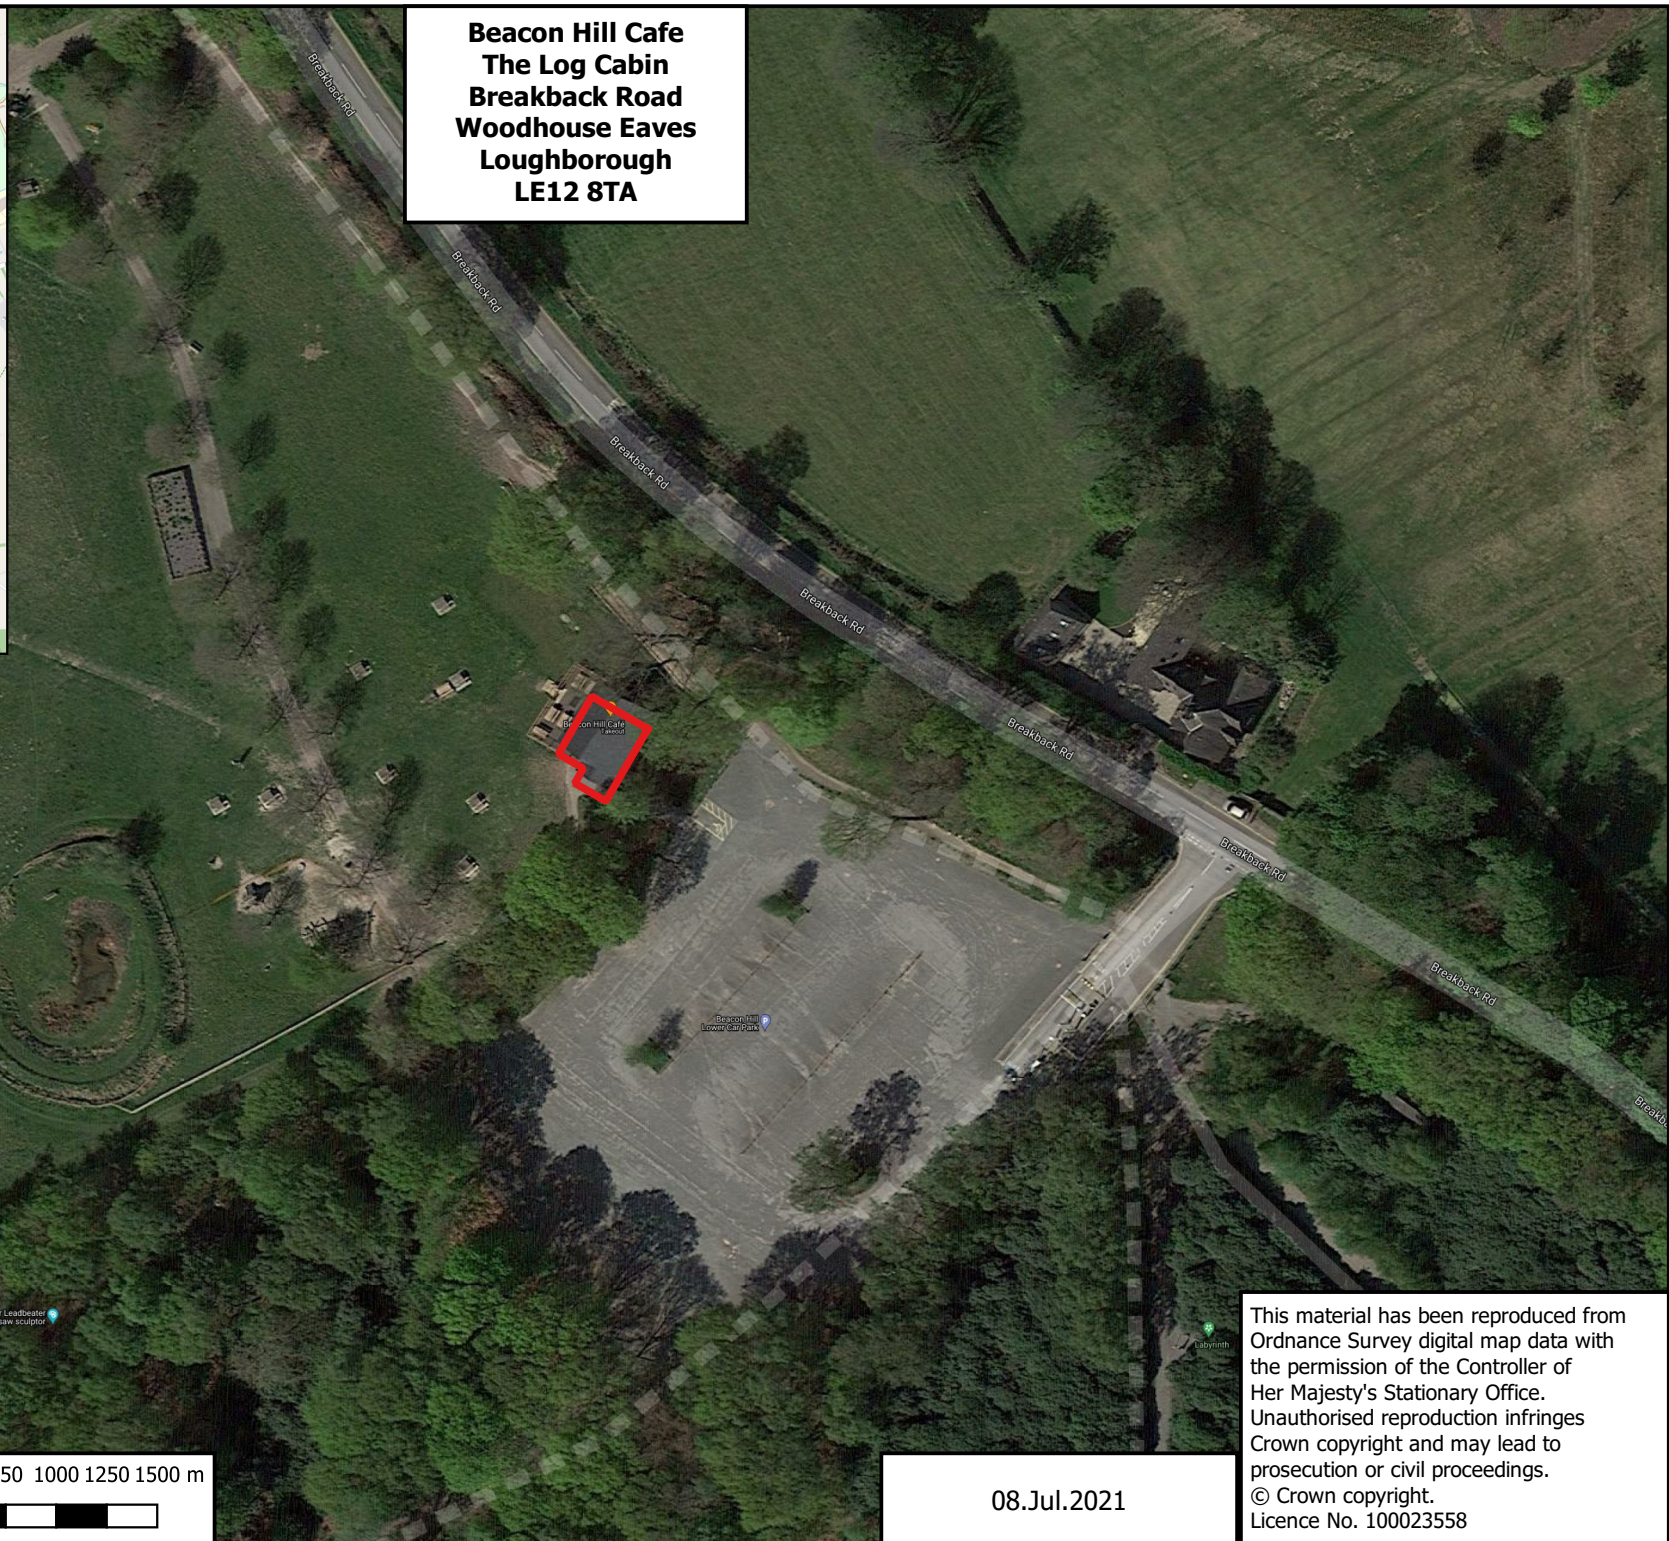

APPENDIX 8

Hanginstone Lodge

Pond

Path (um)

Charnwood Borough Council
Southfields
Southfield Road
Loughborough
Leicestershire
LE11 2TX
tel: (01509) 263151
www.charnwood.gov.uk

Scale: 1:946
Date: 07-07-2021 Time: 15:49:03
This material has been reproduced from
Ordnance Survey digital map data with
the permission of the Controller of
Her Majesty's Stationary Office.
Unauthorised reproduction infringes
Crown copyright and may lead to
prosecution or civil proceedings.
© Crown copyright.
Licence No. 100023558
Any Aerial Photography shown is copyright
of UK Perspectives

**Beacon Hill Cafe
The Log Cabin
Breakback Road
Woodhouse Eaves
Loughborough
LE12 8TA**

Charnwood Borough Council
Southfields
Southfield Road
Loughborough
Leicestershire
LE11 2TX

tel: (01509) 263151
www.charnwood.gov.uk

08.Jul.2021

This material has been reproduced from Ordnance Survey digital map data with the permission of the Controller of Her Majesty's Stationary Office. Unauthorised reproduction infringes Crown copyright and may lead to prosecution or civil proceedings. © Crown copyright. Licence No. 100023558