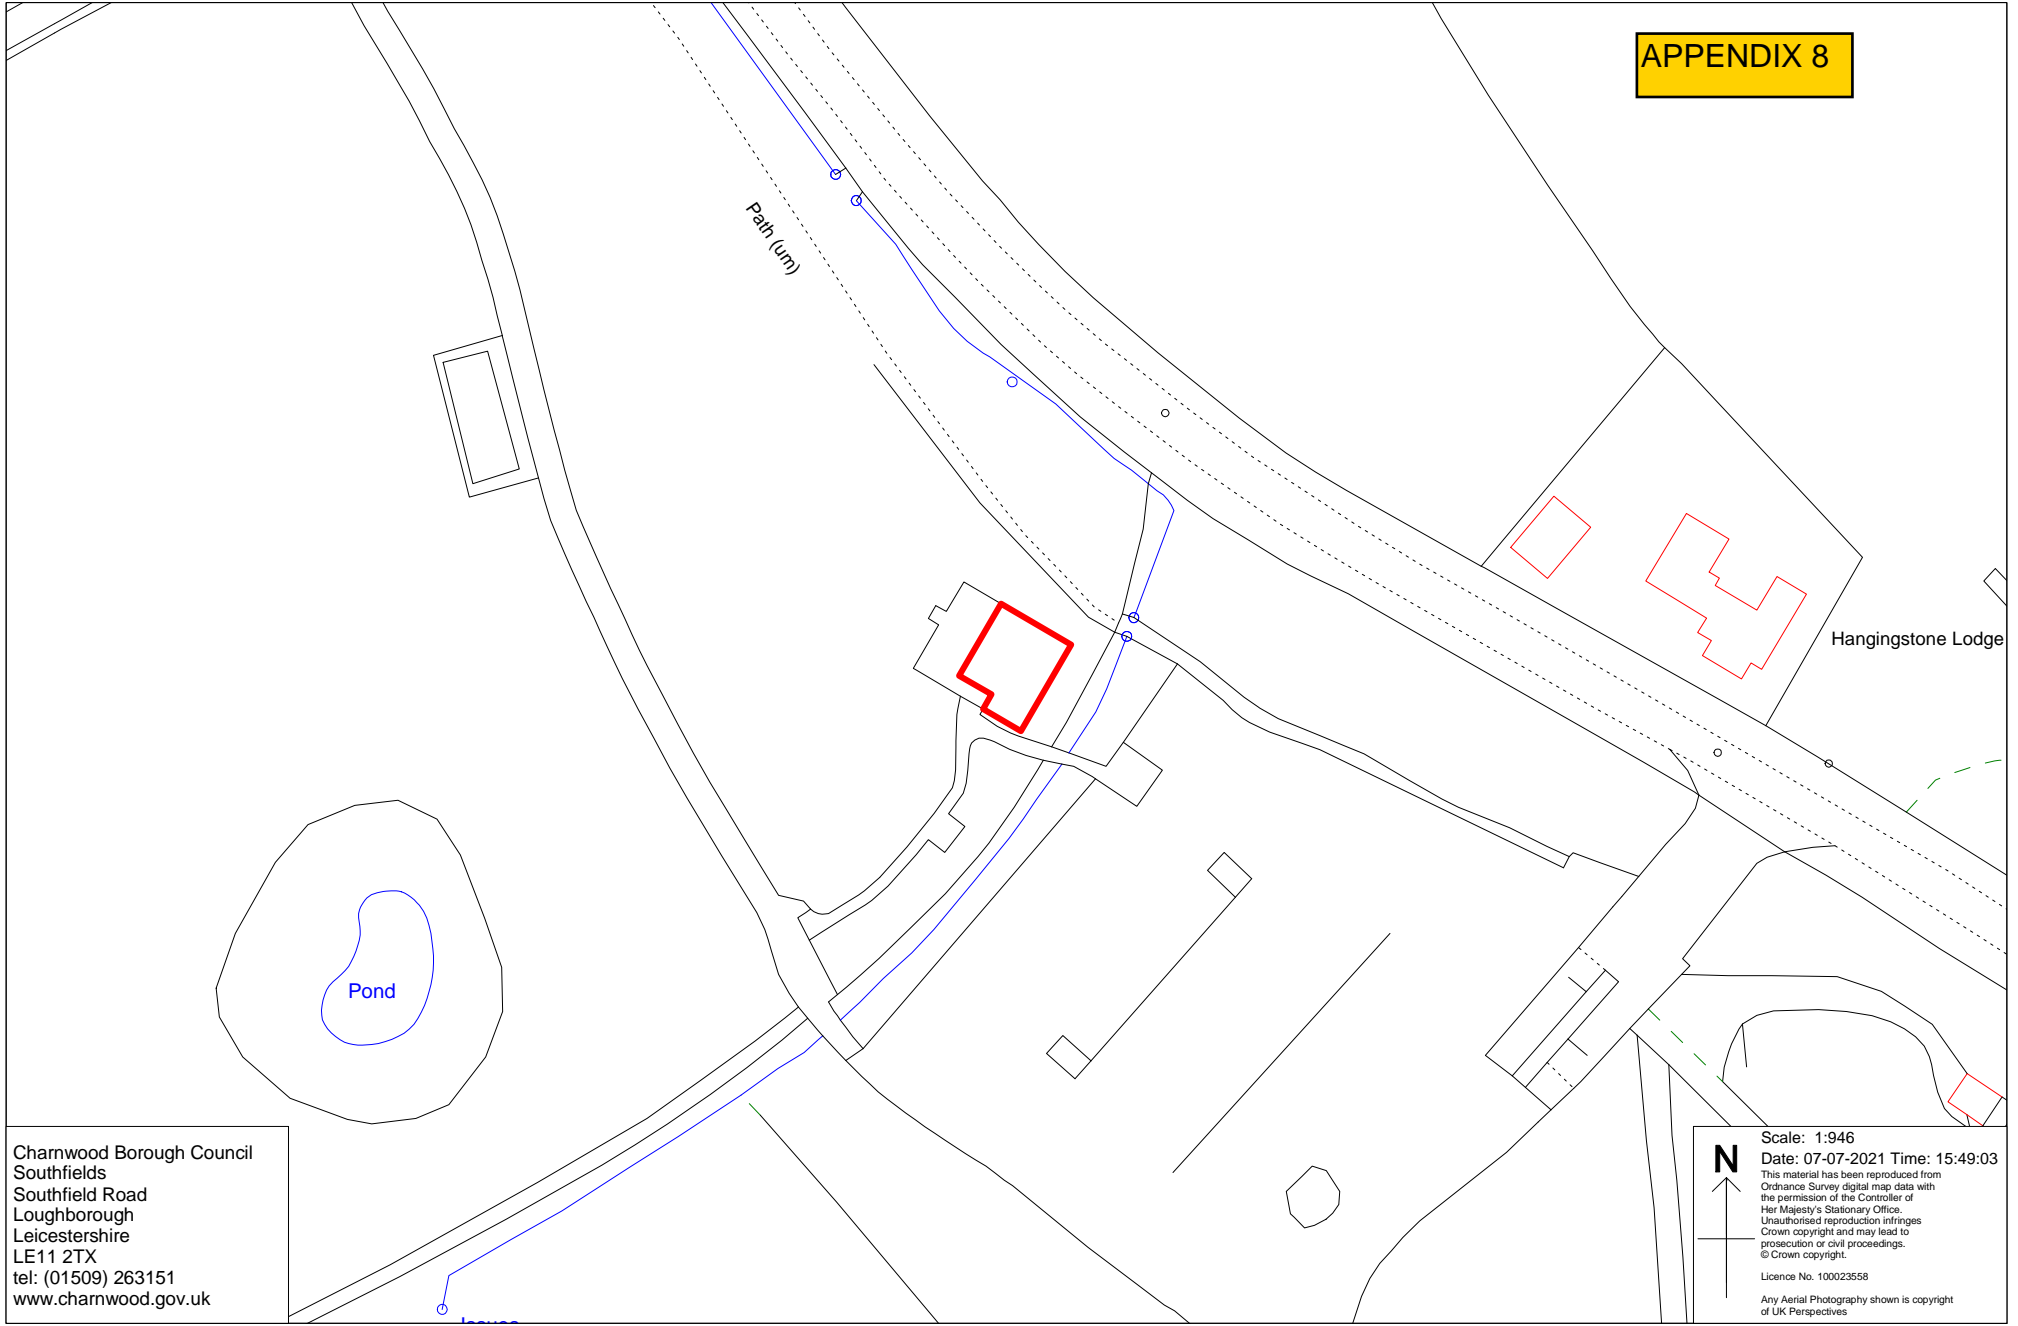

APPENDIX 8

Hanginstone Lodge

Pond

Path (um)

Charnwood Borough Council
Southfields
Southfield Road
Loughborough
Leicestershire
LE11 2TX
tel: (01509) 263151
www.charnwood.gov.uk

Scale: 1:946
Date: 07-07-2021 Time: 15:49:03
This material has been reproduced from
Ordnance Survey digital map data with
the permission of the Controller of
Her Majesty's Stationary Office.
Unauthorised reproduction infringes
Crown copyright and may lead to
prosecution or civil proceedings.
© Crown copyright.
Licence No. 100023558
Any Aerial Photography shown is copyright
of UK Perspectives

**Beacon Hill Cafe
The Log Cabin
Breakback Road
Woodhouse Eaves
Loughborough
LE12 8TA**

Charnwood Borough Council
Southfields
Southfield Road
Loughborough
Leicestershire
LE11 2TX

tel: (01509) 263151
www.charnwood.gov.uk

08.Jul.2021

This material has been reproduced from Ordnance Survey digital map data with the permission of the Controller of Her Majesty's Stationary Office. Unauthorised reproduction infringes Crown copyright and may lead to prosecution or civil proceedings. © Crown copyright. Licence No. 100023558